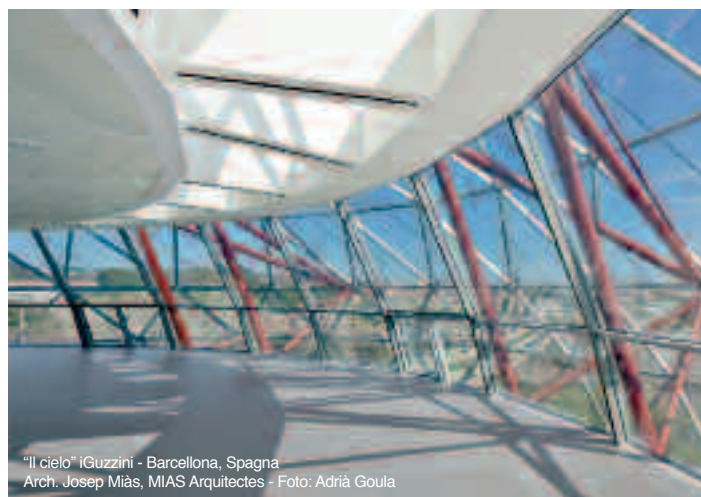

"Il cielo" iGuzzini - Barcellona, Spagna
Arch. Josep Miàs, MIAS Arquitectes - Foto: Adrià Goula

Through ongoing technological, aesthetic and functional research, for over twenty years now Marazzi Tecnica has been rising to the continual challenges presented by the world of architecture, by creating a ceramic system composed of innovative, eco-friendly products. Timeless products, aesthetic and technical interpretations shaped into new surfaces able to engage in a dialogue of colours, offering endless design solutions for all kinds of architectural spaces.